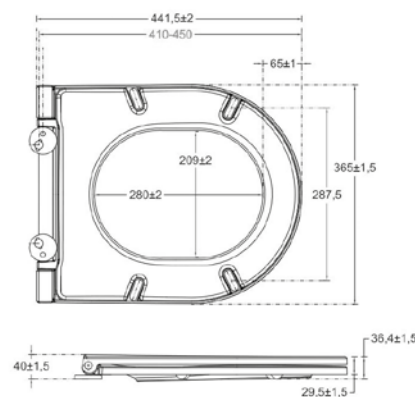

PILETTA CLICK-CLACK PER LAVABO INFINITY

Y182-NF130ST

SPECIFICHE

- tappo in ceramica
- senza troppo pieno
- diam. 80 mm
- disponibile nelle 13 finiture

INFINITY *Collection*

A large sheet of lined paper with a semi-circular top edge. The page contains 25 horizontal dotted lines for writing. The bottom left corner features the logo 'NYMO DESIGN'.