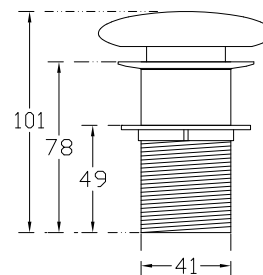

PILETTA CLICK-CLACK PER LAVABO INFINITY

Y182-NF130ST

SPECIFICHE

- tappo in ceramica
- senza troppo pieno
- diam. 80 mm
- disponibile nelle 13 finiture

INFINITY *Collection*

A large sheet of lined paper with a semi-circular top edge. The page contains 25 horizontal dotted lines for writing. The bottom left corner features the logo 'NYMO DESIGN'.